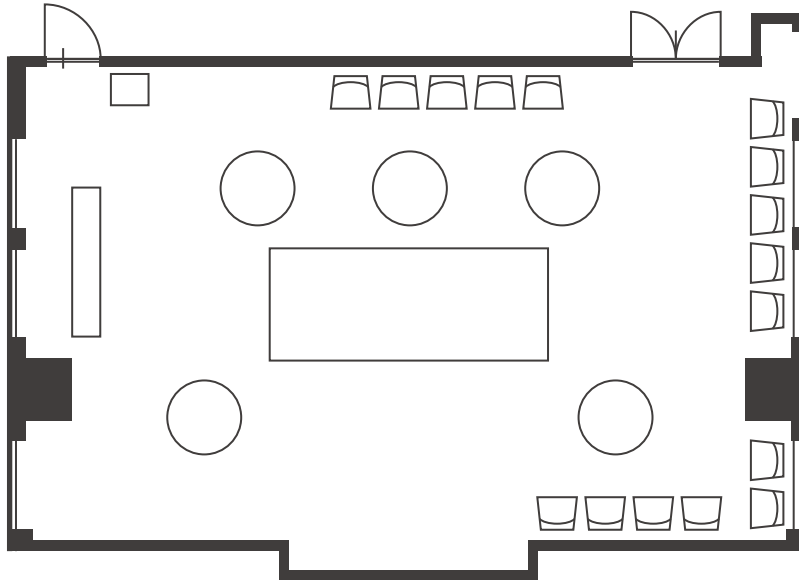

Buffet

U-shaped

Classroom (40pax)

Island

Theatre