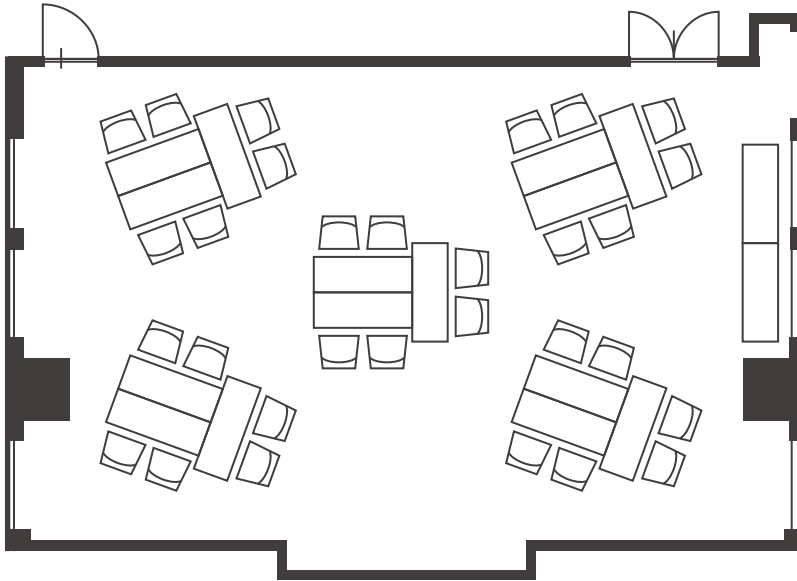

Buffet

U-shaped

Classroom (40pax)

Island

Theatre