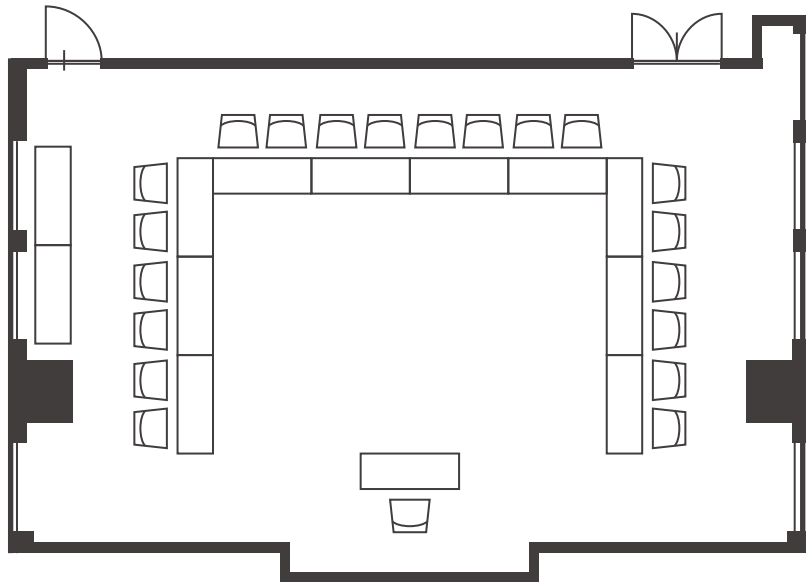

Buffet

U-shaped

Classroom (40pax)

Island

Theatre