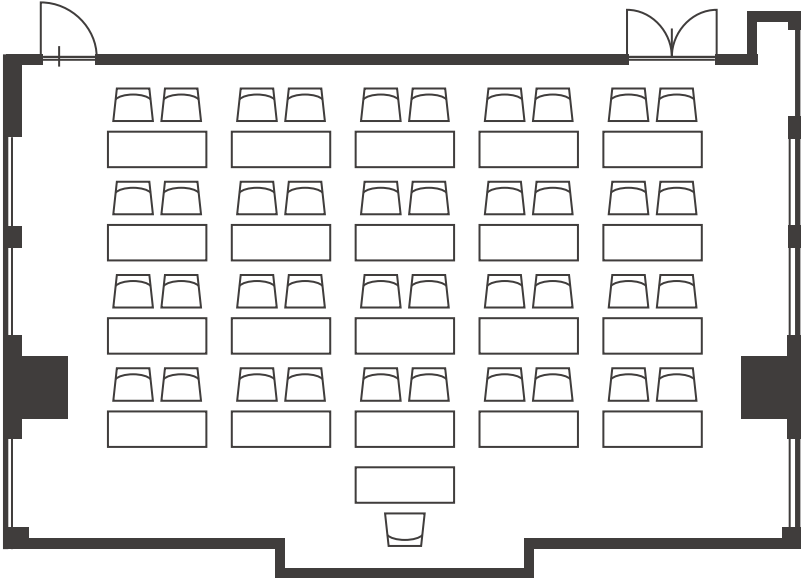

Buffet

U-shaped

Classroom (40pax)

Island

Theatre